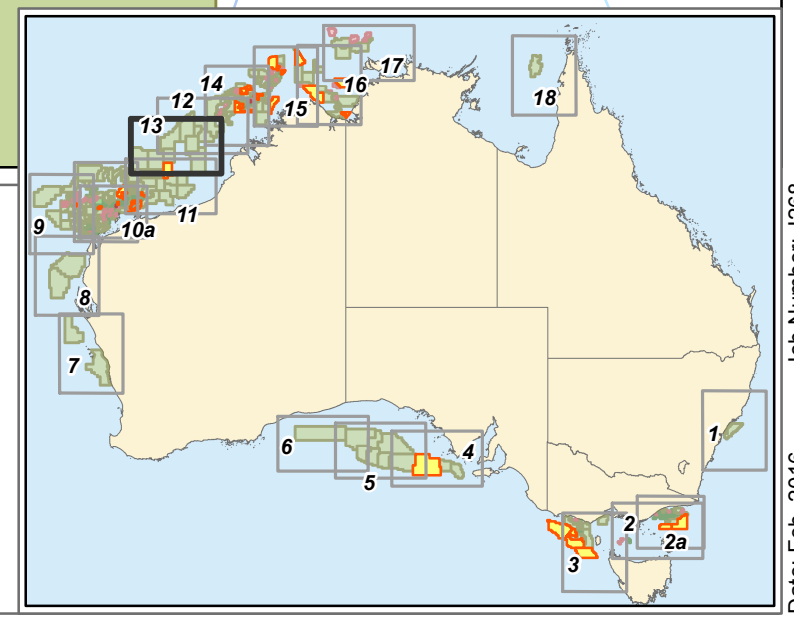

# Petroleum Tenements

## Map 13 of 18

(Current as at Feb. 2016)

 **Australian Government**  
**National Offshore Petroleum Titles Administrator**

-  Petroleum Wells
-  Production Facilities
-  Oil Pipelines
-  Gas Pipelines
-  Main Roads
-  Gas Fields\*
-  Oil Fields\*
-  Scheduled Areas
-  Coastal Water Boundary
-  Acreage Release 2015 and Acreage Re-Release 2014
- Petroleum Titles**
-  Infrastructure Licence
-  Retention Lease
-  Production Licence
-  Exploration Permit

\*Data sourced from Encom GPInfo